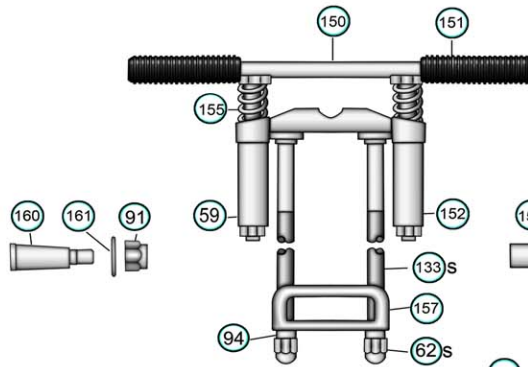

19049 SINKER HANDLE ASSEMBLY

Key#	Component	Assy	Description
59	12812UF	2	NUT, NYLOC
62S	D1388D	2	NUT, SIDE ROD (STOPER)
91	D1454	1	NUT, OPERATING HANDLE
94	D2154	2	SPACER, SIDE ROD
133S	C1582C	2	SIDEROD (STOPER)
150	B3352	1	TEE HANDLE
151	S2120	2	GRIP, TEE HANDLE
152	C3844	1	GUIDE, TEE HANDLE
155	D2584	2	SPRING, TEE HANDLE
156	C1940	1	BUSHING, CYLINDER
157	B1729	1	HANDLE, STIRRUP
160	C1939	1	BUSHING, BACKHEAD
161	D1392	1	WASHER, SPINDLE THRUST