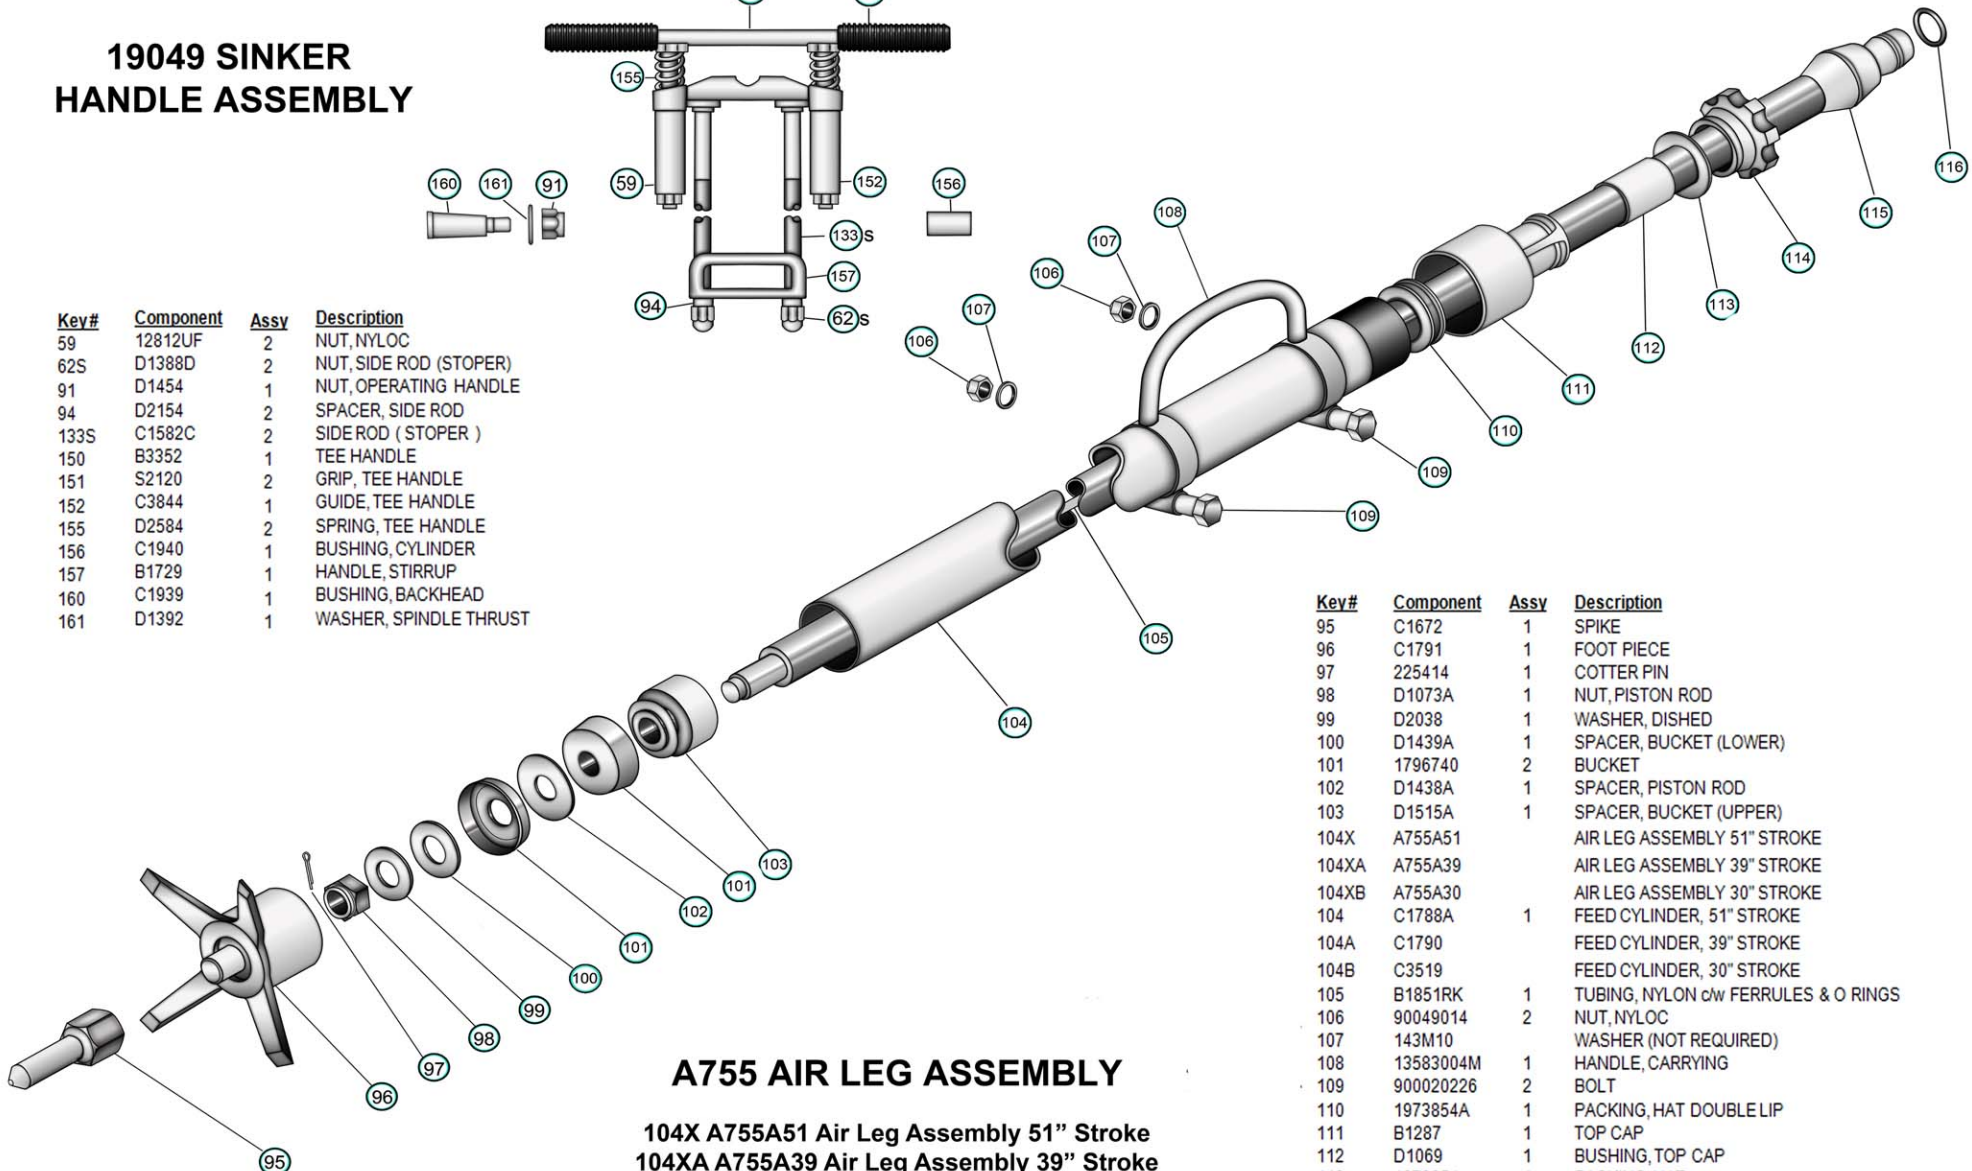

A755 AIR LEG ASSEMBLY

- 104X A755A51 Air Leg Assembly 51" Stroke
- 104XA A755A39 Air Leg Assembly 39" Stroke
- 104XB A755A30 Air Leg Assembly 30" Stroke

Key#	Component	Assy	Description
95	C1672	1	SPIKE
96	C1791	1	FOOT PIECE
97	225414	1	COTTER PIN
98	D1073A	1	NUT, PISTON ROD
99	D2038	1	WASHER, DISHED
100	D1439A	1	SPACER, BUCKET (LOWER)
101	1796740	2	BUCKET
102	D1438A	1	SPACER, PISTON ROD
103	D1515A	1	SPACER, BUCKET (UPPER)
104X	A755A51		AIR LEG ASSEMBLY 51" STROKE
104XA	A755A39		AIR LEG ASSEMBLY 39" STROKE
104XB	A755A30		AIR LEG ASSEMBLY 30" STROKE
104	C1788A	1	FEED CYLINDER, 51" STROKE
104A	C1790		FEED CYLINDER, 39" STROKE
104B	C3519		FEED CYLINDER, 30" STROKE
105	B1851RK	1	TUBING, NYLON c/w FERRULES & O RINGS
106	90049014	2	NUT, NYLOC
107	143M10		WASHER (NOT REQUIRED)
108	13583004M	1	HANDLE, CARRYING
109	900020226	2	BOLT
110	1973854A	1	PACKING, HAT DOUBLE LIP
111	B1287		TOP CAP
112	D1069	1	BUSHING, TOP CAP
113	1973854	1	PACKING, HAT
114	C1520	1	NUT, ADAPTER
115	B1851A	1	PISTON ROD, 51" STROKE
115A	B1849		PISTON ROD, 39" STROKE
115B	B3004		PISTON ROD, 30" STROKE
116	1646014	1	O RING (164531)

Parts HeadQuarters Inc