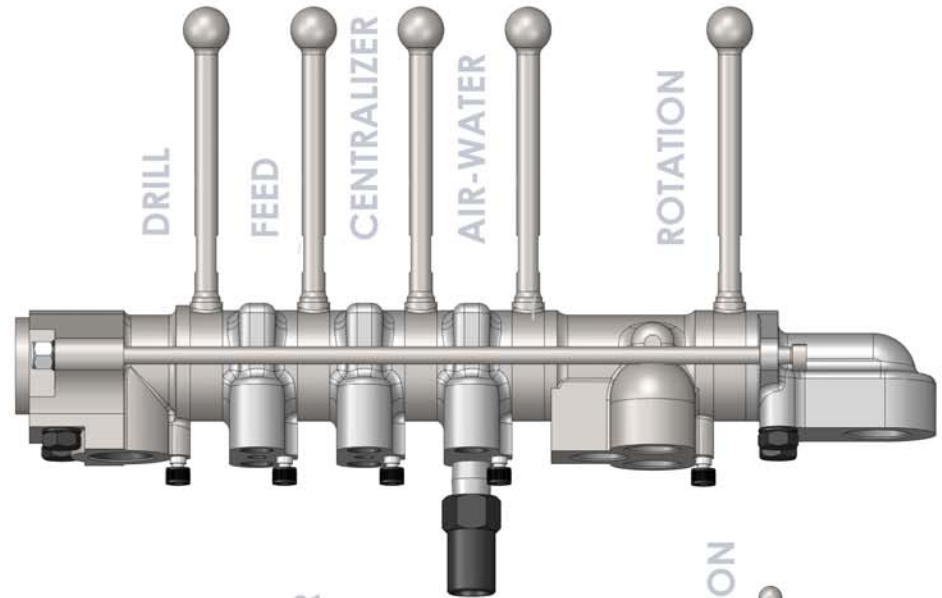

ITEM NO.	PART NUMBER	DESCRIPTION	QTY.
1	A12411	HOUSING, DRILL VALVE	1
2	164451P60	O RING	5
3	D1831	RING, VALVE SEAL	6
5	B18911A	VALVE, DRILL	1
6	C25071	RING, DUST	5
7	C2506L	LEVER	5
8	B19491	HOUSING, FEED AND CENTRALIZER	2
9	B18981A	VALVE, FEED MOTOR CONTROL	1
10	128M12	LOCKNUT (67605) (1278F)	2
11	17412022	WASHER	2
12	B18971	VALVE, CENTRALIZER CONTROL	1
13	B18931	HOUSING, AIR WATER	1
14	C3256	BOLT, THROUGH	2
15	B18951A	VALVE, WATER	1
16	A1840	HOUSING ROTATION MOTOR	1
17	164241P60	O RING	6
18	B2644	VALVE, ROTATION MOTOR	1
19	A1849	HOUSING AIR INLET	1
20	90030264	WASHER, LOCK 5/8"	4
21	11010W1	BOLT, REMOTE MOUNTING 16MMX	4
22	D1830	PLUNGER, VALVE	5
23	S3030	SPRING, VALVE PLUNGER	5
24	D1829	PLUG, VALVE PLUNGER	5
25	90246650	NIPPLE, CLOSE 3/4"	1
35A	JC45	AIR SCREEN ASSEMBLY (INCLUDES 35, 36, 37)	1
35	910660211	O RING (JC45)	1
36	355538	AIR SCREEN	1
37	1356588	SPUD, HOSE (REDUCER)	1