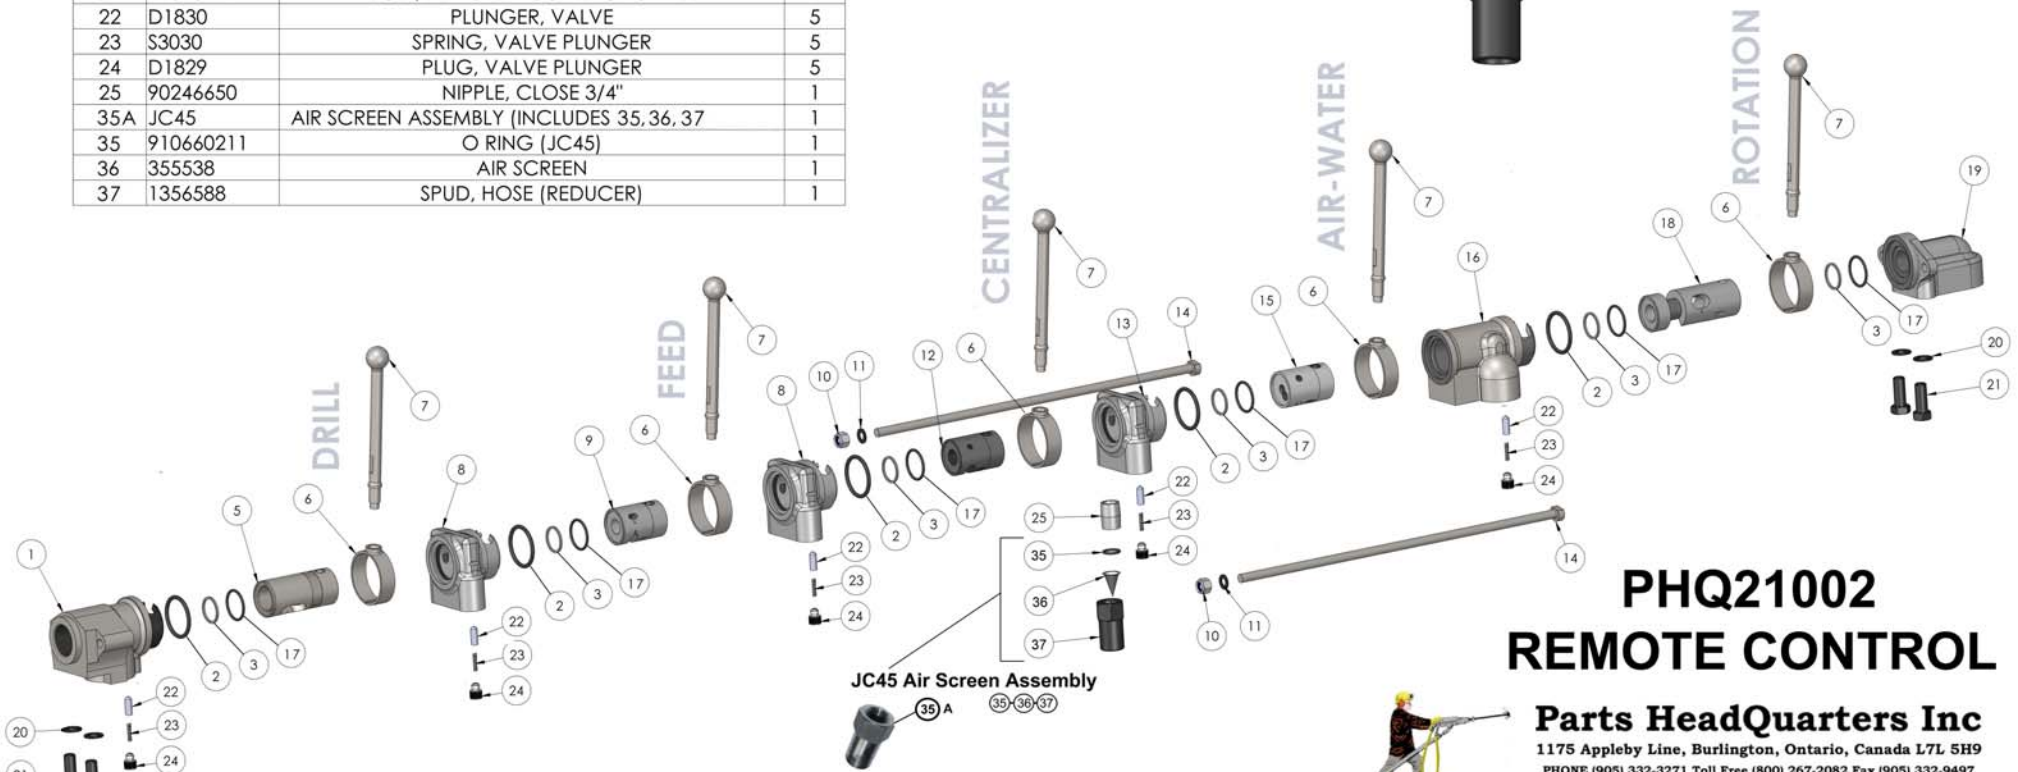

ITEM NO.	PART NUMBER	DESCRIPTION	QTY.
1	A12411	HOUSING, DRILL VALVE	1
2	164451P60	O RING	5
3	D1831	RING, VALVE SEAL	6
5	B18911A	VALVE, DRILL	1
6	C25071	RING, DUST	5
7	C2506L	LEVER	5
8	B19491	HOUSING, FEED AND CENTRALIZER	2
9	B18981A	VALVE, FEED MOTOR CONTROL	1
10	128M12	LOCKNUT (67605) (1278F)	2
11	17412022	WASHER	2
12	B18971	VALVE, CENTRALIZER CONTROL	1
13	B18931	HOUSING, AIR WATER	1
14	C3256	BOLT, THROUGH	2
15	B18951A	VALVE, WATER	1
16	A1840	HOUSING ROTATION MOTOR	1
17	164241P60	O RING	6
18	B2644	VALVE, ROTATION MOTOR	1
19	A1849	HOUSING AIR INLET	1
20	90030264	WASHER, LOCK 5/8"	4
21	11010W1	BOLT, REMOTE MOUNTING 16MMX	4
22	D1830	PLUNGER, VALVE	5
23	S3030	SPRING, VALVE PLUNGER	5
24	D1829	PLUG, VALVE PLUNGER	5
25	90246650	NIPPLE, CLOSE 3/4"	1
35A	JC45	AIR SCREEN ASSEMBLY (INCLUDES 35, 36, 37)	1
35	910660211	O RING (JC45)	1
36	355538	AIR SCREEN	1
37	1356588	SPUD, HOSE (REDUCER)	1

PHQ21002 REMOTE CONTROL

Parts HeadQuarters Inc

1175 Appleby Line, Burlington, Ontario, Canada L7L 5H9
PHONE (905) 332-3271 Toll Free (800) 267-2082 Fax (905) 332-9497

www.phqglobal.com

Copyright 23-09-13

DRAWING DATED NOVEMBER 12, 2014