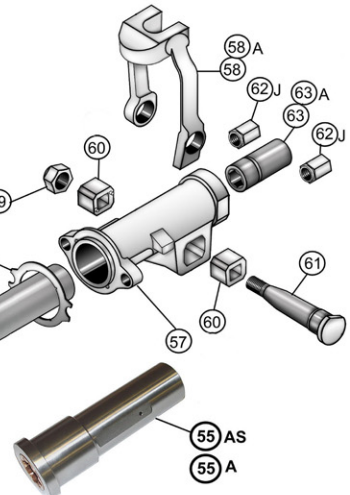

C8632B Handle Adapter Assembly

Jack Handle Tapered

(75) to (91) inclusive + six of (21)

A693AX Clevis Body Assembly

(64)-65-66-67-68-69-3-71-72-73-74

**B1178AS Chuck Assembly
c/w Chuck Nut & Insert**

(53)(55)(63)

**B1178A Chuck Assembly
c/w Chuck Nut**

(53)(55)

A745AS Valve Assembly

(45)-46-47

B2334A Piston c/w Rifle Nut

(48)(49)

(170) 5048912 Lubricator

**A1503 Handle Adapter
Assembly Jack Handle Straight**