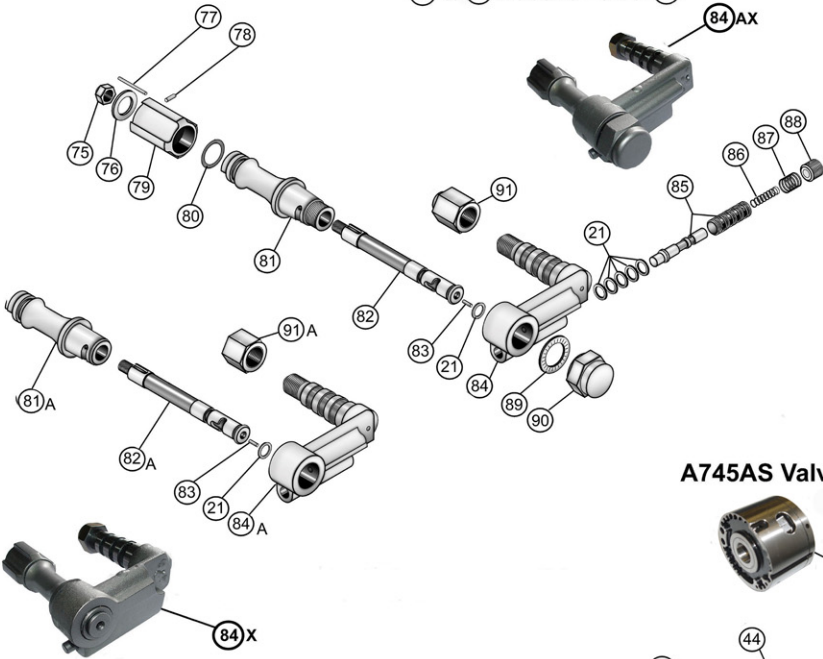

C8632B Handle Adapter Assembly

Jack Handle Tapered

(75) to (91) inclusive + six of (21)

A693AX Clevis Body Assembly

(64)-65-66-67-68-69-3-71-72-73-74

**B1178AS Chuck Assembly
c/w Chuck Nut & Insert**

(53)(55)(63)

**B1178A Chuck Assembly
c/w Chuck Nut**

(53)(55)

A745AS Valve Assembly

(45)-46-47

B2334A Piston c/w Rifle Nut

(48)(49)

(170) 5048912 Lubricator

**A1503 Handle Adapter
Assembly Jack Handle Straight**

(75) to (80) inclusive (81A)-(82A)-(83)-(84)A

(85) to (90) inclusive (91)A + six of (21)

**A1506PC1
Water Valve
Assembly**

(1) to (10) inclusive

JC45 Air Screen Assembly

(35) A

(35)(36)(37)

**PHQ250JHM
JACKLEG DRILL
Parts HeadQuarters Inc**