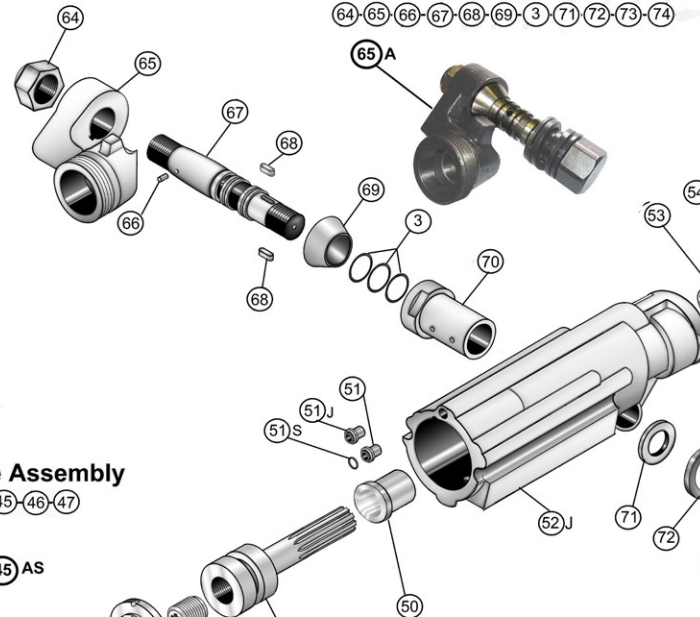

C8632B Handle Adapter Assembly

Jack Handle Tapered

(75) to (91) inclusive + six of (21)

A693AX Clevis Body Assembly

(64)-65-66-67-68-69-3-71-72-73-74

**B1178AS Chuck Assembly
c/w Chuck Nut & Insert**

(53)(55)(63)

**B1178A Chuck Assembly
c/w Chuck Nut**

(53)(55)

A745AS Valve Assembly

(45)-46-47

B2334A Piston c/w Rifle Nut

(48)(49)

(170) 5048912 Lubricator

**A1503 Handle Adapter
Assembly Jack Handle Straight**

(75) to (80) inclusive (81A)-(82A)-(83)-(84)A

(85) to (90) inclusive (91)A + six of (21)

**A1506PC1
Water Valve
Assembly**

(1) to (10) inclusive

JC45 Air Screen Assembly

(35) A

(35)(36)(37)

**PHQ250JHM
JACKLEG DRILL
Parts HeadQuarters Inc**