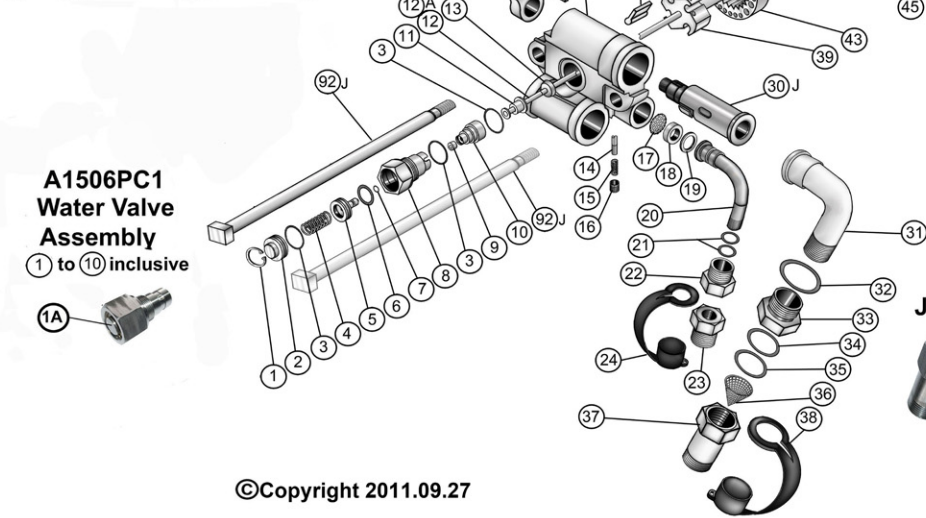

**B1178A Chuck Assembly
c/w Chuck Nut**

(53)(55)

A745AS Valve Assembly

(45)-46-47

B2334A Piston c/w Rifle Nut

(48)(49)

(170) 5048912 Lubricator

**A1503 Handle Adapter
Assembly Jack Handle Straight**

(75) to (80) inclusive (81A)-(82A)-(83)-(84)A

(85) to (90) inclusive (91)A + six of (21)

**A1506PC1
Water Valve
Assembly**

(1) to (10) inclusive

JC45 Air Screen Assembly

(35) A

(35)(36)(37)

**PHQ250JHM
JACKLEG DRILL
Parts HeadQuarters Inc**