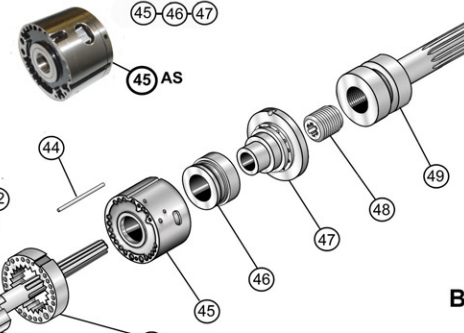

**C8632B Handle Adapter Assembly
Jack Handle Tapered**

(75 to 91) inclusive + six of (21)

A693AX Clevis Body Assembly

(64-65-66-67-68-69-3-71-72-73-74)

A745AS Valve Assembly

(45-46-47)

**B1178AS Chuck Assembly
c/w Chuck Nut & Insert**

(53-55-63)

**B1178A Chuck Assembly
c/w Chuck Nut**

(53-55)

(170) 5048912 Lubricator

B2334A Piston c/w Rifle Nut

(48-49)

**A1503 Handle Adapter
Assembly Jack Handle Straight**

(75 to 80) inclusive (81A-82A-83-84) A

Key#	Component	Assy	Description
65A	A693AX	1	CLEVIS BODY ASSEMBLY INCLUDES ITEMS (3) (64) THRU (69) (71) THRU (74)
66	30066	1	PIN, SPINDLE LOCATING
67	B1182A	1	SPINDLE, CLEVIS (INCLUDES ITEM 66)
68	D1426	2	KEY
69	D1398	1	CONE, SPINDLE
70	C1523	1	BUSHING, CYLINDER LUG
71	D1392	1	WASHER, SPINDLE THRUST
72	C1571	1	SPRING, SPINDLE
73	C1519	1	LOCK WASHER, SPINDLE
74	C1527	1	NUT, SPINDLE
75	1218UF	1	NUT, SPINDLE
76	149122MT	1	WASHER, LOCK
77	300822	2	PIN, SELLOCK (LONG)
78	30088	2	PIN, SELLOCK (SHORT)
79	C1518	1	GRIP, TWIST
80	164631	1	FRICTION RING (GREEN) (1642114)
81	B1180B	1	BODY, CONTROL (TAPERED)
81A	B1180		BODY, CONTROL (STRAIGHT)
82	B1183B	1	SPINDLE, CONTROL (TAPERED)
82A	B1183		SPINDLE, CONTROL (STRAIGHT)
83	1125NF02	1	PLUG, SPINDLE
84AX	C8632B		HANDLE ADAPTER ASSEMBLY (TAPERED)
84X	A1503		HANDLE ADAPTER ASSEMBLY (STRAIGHT)
84A	A697	1	ADAPTER, HANDLE (STRAIGHT)
84	A697B	1	ADAPTER, HANDLE (TAPERED)
85	C151415	1	VALVE ASSEMBLY, RETRACT
86	D1424	1	SPRING, PLUNGER
87	D1425	1	SPRING, SLEEVE
88	D1427	1	PLUG, PLUNGER
89	145M30	1	WASHER, LOCK
90	D8247	1	NUT, HEX
91	D1454D	1	NUT, OPERATING HANDLE (DOMED)
91A	D1454	1	NUT, OPERATING HANDLE
92J	C1572C	2	SIDE ROD (JACKLEG)
93	WHIPCHECK	1	SAFETY WHIPCHECK (NOT SHOWN)
170	5048912	1	LUBRICATOR