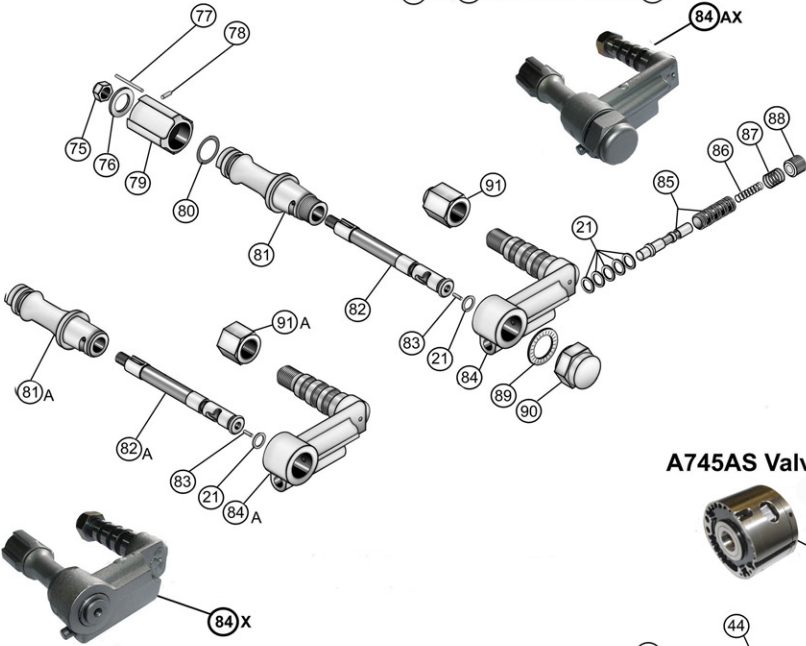

**C8632B Handle Adapter Assembly
Jack Handle Tapered**

(75 to 91) inclusive + six of (21)

A693AX Clevis Body Assembly

(64-65-66-67-68-69-3-71-72-73-74)

A745AS Valve Assembly

(45-46-47)

**B1178AS Chuck Assembly
c/w Chuck Nut & Insert**

(53-55-63)

**B1178A Chuck Assembly
c/w Chuck Nut**

(53-55)

(170) 5048912 Lubricator

B2334A Piston c/w Rifle Nut

(48-49)

**A1503 Handle Adapter
Assembly Jack Handle Straight**

(75 to 80) inclusive (81A-82A-83-84) A

Key#	Component	Assy	Description
65A	A693AX	1	CLEVIS BODY ASSEMBLY INCLUDES ITEMS (3) (64) THRU (69) (71) THRU (74)
66	30066	1	PIN, SPINDLE LOCATING
67	B1182A	1	SPINDLE, CLEVIS (INCLUDES ITEM 66)
68	D1426	2	KEY
69	D1398	1	CONE, SPINDLE
70	C1523	1	BUSHING, CYLINDER LUG
71	D1392	1	WASHER, SPINDLE THRUST
72	C1571	1	SPRING, SPINDLE
73	C1519	1	LOCK WASHER, SPINDLE
74	C1527	1	NUT, SPINDLE
75	1218UF	1	NUT, SPINDLE
76	149122MT	1	WASHER, LOCK
77	300822	2	PIN, SELLOCK (LONG)
78	30088	2	PIN, SELLOCK (SHORT)
79	C1518	1	GRIP, TWIST
80	164631	1	FRICTION RING (GREEN) (1642114)
81	B1180B	1	BODY, CONTROL (TAPERED)
81A	B1180		BODY, CONTROL (STRAIGHT)
82	B1183B	1	SPINDLE, CONTROL (TAPERED)
82A	B1183		SPINDLE, CONTROL (STRAIGHT)
83	1125NF02	1	PLUG, SPINDLE
84AX	C8632B		HANDLE ADAPTER ASSEMBLY (TAPERED)
84X	A1503		HANDLE ADAPTER ASSEMBLY (STRAIGHT)
84A	A697	1	ADAPTER, HANDLE (STRAIGHT)
84	A697B	1	ADAPTER, HANDLE (TAPERED)
85	C151415	1	VALVE ASSEMBLY, RETRACT
86	D1424	1	SPRING, PLUNGER
87	D1425	1	SPRING, SLEEVE
88	D1427	1	PLUG, PLUNGER
89	145M30	1	WASHER, LOCK
90	D8247	1	NUT, HEX
91	D1454D	1	NUT, OPERATING HANDLE (DOMED)
91A	D1454	1	NUT, OPERATING HANDLE
92J	C1572C	2	SIDE ROD (JACKLEG)
93	WHIPCHECK	1	SAFETY WHIPCHECK (NOT SHOWN)
170	5048912	1	LUBRICATOR