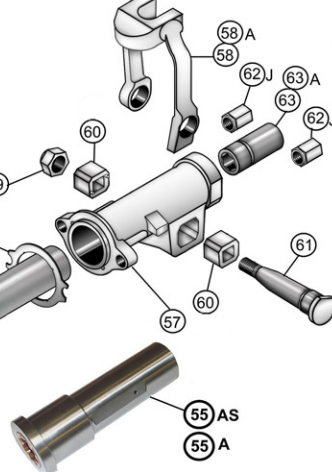

**C8632B Handle Adapter Assembly
Jack Handle Tapered**

(75 to 91) inclusive + six of (21)

A693AX Clevis Body Assembly

(64-65-66-67-68-69-3-71-72-73-74)

A745AS Valve Assembly

(45-46-47)

**B1178AS Chuck Assembly
c/w Chuck Nut & Insert**

(53-55-63)

**B1178A Chuck Assembly
c/w Chuck Nut**

(53-55)

(170) 5048912 Lubricator

B2334A Piston c/w Rifle Nut

(48-49)

**A1503 Handle Adapter
Assembly Jack Handle Straight**

(75 to 80) inclusive (81A-82A-83-84) A

Key#	Component	Assy	Description
65A	A693AX	1	CLEVIS BODY ASSEMBLY INCLUDES ITEMS (3) (64) THRU (69) (71) THRU (74)
66	30066	1	PIN, SPINDLE LOCATING
67	B1182A	1	SPINDLE, CLEVIS (INCLUDES ITEM 66)
68	D1426	2	KEY
69	D1398	1	CONE, SPINDLE
70	C1523	1	BUSHING, CYLINDER LUG
71	D1392	1	WASHER, SPINDLE THRUST
72	C1571	1	SPRING, SPINDLE
73	C1519	1	LOCK WASHER, SPINDLE
74	C1527	1	NUT, SPINDLE
75	1218UF	1	NUT, SPINDLE
76	149122MT	1	WASHER, LOCK
77	300822	2	PIN, SELLOCK (LONG)
78	30088	2	PIN, SELLOCK (SHORT)
79	C1518	1	GRIP, TWIST
80	164631	1	FRICTION RING (GREEN) (1642114)
81	B1180B	1	BODY, CONTROL (TAPERED)
81A	B1180		BODY, CONTROL (STRAIGHT)
82	B1183B	1	SPINDLE, CONTROL (TAPERED)
82A	B1183		SPINDLE, CONTROL (STRAIGHT)
83	1125NF02	1	PLUG, SPINDLE
84AX	C8632B		HANDLE ADAPTER ASSEMBLY (TAPERED)
84X	A1503		HANDLE ADAPTER ASSEMBLY (STRAIGHT)
84A	A697	1	ADAPTER, HANDLE (STRAIGHT)
84	A697B	1	ADAPTER, HANDLE (TAPERED)
85	C151415	1	VALVE ASSEMBLY, RETRACT
86	D1424	1	SPRING, PLUNGER
87	D1425	1	SPRING, SLEEVE
88	D1427	1	PLUG, PLUNGER
89	145M30	1	WASHER, LOCK
90	D8247	1	NUT, HEX
91	D1454D	1	NUT, OPERATING HANDLE (DOMED)
91A	D1454	1	NUT, OPERATING HANDLE
92J	C1572C	2	SIDE ROD (JACKLEG)
93	WHIPCHECK	1	SAFETY WHIPCHECK (NOT SHOWN)
170	5048912	1	LUBRICATOR