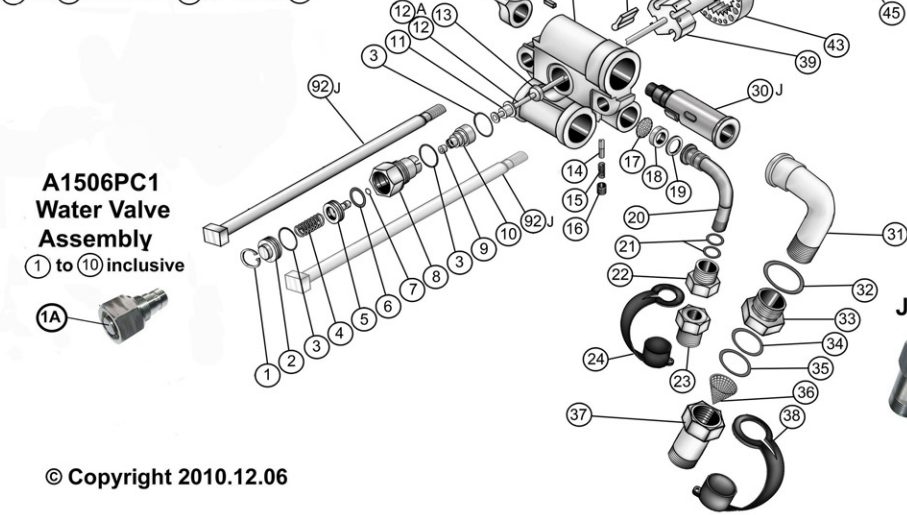

(53-55-63)

**B1178A Chuck Assembly
c/w Chuck Nut**

(53-55)

(170) 5048912 Lubricator

B2334A Piston c/w Rifle Nut

(48-49)

**A1503 Handle Adapter
Assembly Jack Handle Straight**

(75 to 80) inclusive (81A-82A-83-84) A

(85 to 90) inclusive (91A + six of (21)

**A1506PC1
Water Valve
Assembly**

(1 to 10) inclusive

JC45 Air Screen Assembly

(35-36-37)

**PHQ250JHS
Jackleg Drill**

Parts HeadQuarters Inc

1175 Appleby Line, Burlington, Ontario, Canada L7L 5H9
PHONE (905) 332-3271 TOLL FREE (800) 267-2082 FAX (905) 332-3271
<http://www.partshq.com>

Key#	Component	Assy	Description
65A	A693AX	1	CLEVIS BODY ASSEMBLY INCLUDES ITEMS (3) (64) THRU (69) (71) THRU (74)
66	30066	1	PIN, SPINDLE LOCATING
67	B1182A	1	SPINDLE, CLEVIS (INCLUDES ITEM 66)
68	D1426	2	KEY
69	D1398	1	CONE, SPINDLE
70	C1523	1	BUSHING, CYLINDER LUG
71	D1392	1	WASHER, SPINDLE THRUST
72	C1571	1	SPRING, SPINDLE
73	C1519	1	LOCK WASHER, SPINDLE
74	C1527	1	NUT, SPINDLE
75	1218UF	1	NUT, SPINDLE
76	149122MT	1	WASHER, LOCK
77	300822	2	PIN, SELLOCK (LONG)
78	30088	2	PIN, SELLOCK (SHORT)
79	C1518	1	GRIP, TWIST
80	164631	1	FRICTION RING (GREEN) (1642114)
81	B1180B	1	BODY, CONTROL (TAPERED)
81A	B1180		BODY, CONTROL (STRAIGHT)
82	B1183B	1	SPINDLE, CONTROL (TAPERED)
82A	B1183		SPINDLE, CONTROL (STRAIGHT)
83	1125NF02	1	PLUG, SPINDLE
84AX	C8632B		HANDLE ADAPTER ASSEMBLY (TAPERED)
84X	A1503		HANDLE ADAPTER ASSEMBLY (STRAIGHT)
84A	A697	1	ADAPTER, HANDLE (STRAIGHT)
84	A697B	1	ADAPTER, HANDLE (TAPERED)
85	C151415	1	VALVE ASSEMBLY, RETRACT
86	D1424	1	SPRING, PLUNGER
87	D1425	1	SPRING, SLEEVE
88	D1427	1	PLUG, PLUNGER
89	145M30	1	WASHER, LOCK
90	D8247	1	NUT, HEX
91	D1454D	1	NUT, OPERATING HANDLE (DOMED)
91A	D1454	1	NUT, OPERATING HANDLE
92J	C1572C	2	SIDE ROD (JACKLEG)
93	WHIPCHECK	1	SAFETY WHIPCHECK (NOT SHOWN)
170	5048912	1	LUBRICATOR