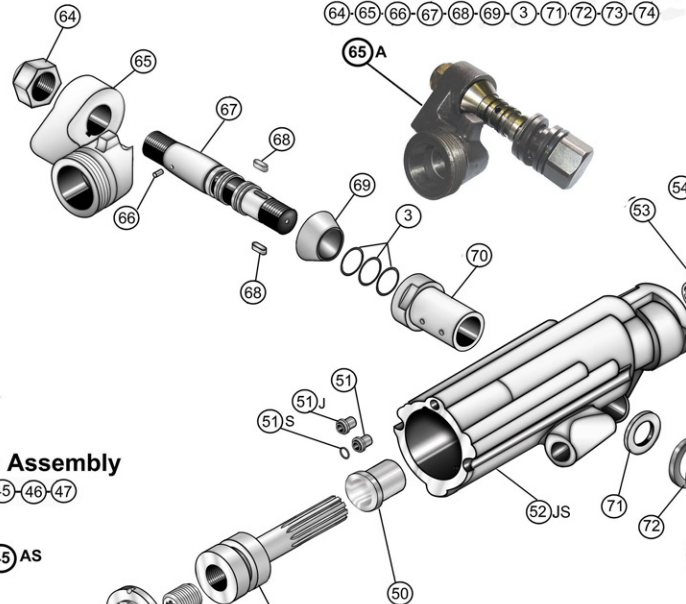

**C8632B Handle Adapter Assembly
Jack Handle Tapered**

(75 to 91) inclusive + six of (21)

A693AX Clevis Body Assembly

(64-65-66-67-68-69-3-71-72-73-74)

A745AS Valve Assembly

(45-46-47)

**B1178AS Chuck Assembly
c/w Chuck Nut & Insert**

(53-55-63)

**B1178A Chuck Assembly
c/w Chuck Nut**

(53-55)

(170) 5048912 Lubricator

B2334A Piston c/w Rifle Nut

(48-49)

**A1503 Handle Adapter
Assembly Jack Handle Straight**

(75 to 80) inclusive (81A-82A-83-84) A

Key#	Component	Assy	Description
65A	A693AX	1	CLEVIS BODY ASSEMBLY INCLUDES ITEMS (3) (64) THRU (69) (71) THRU (74)
66	30066	1	PIN, SPINDLE LOCATING
67	B1182A	1	SPINDLE, CLEVIS (INCLUDES ITEM 66)
68	D1426	2	KEY
69	D1398	1	CONE, SPINDLE
70	C1523	1	BUSHING, CYLINDER LUG
71	D1392	1	WASHER, SPINDLE THRUST
72	C1571	1	SPRING, SPINDLE
73	C1519	1	LOCK WASHER, SPINDLE
74	C1527	1	NUT, SPINDLE
75	1218UF	1	NUT, SPINDLE
76	149122MT	1	WASHER, LOCK
77	300822	2	PIN, SELLOCK (LONG)
78	30088	2	PIN, SELLOCK (SHORT)
79	C1518	1	GRIP, TWIST
80	164631	1	FRICTION RING (GREEN) (1642114)
81	B1180B	1	BODY, CONTROL (TAPERED)
81A	B1180		BODY, CONTROL (STRAIGHT)
82	B1183B	1	SPINDLE, CONTROL (TAPERED)
82A	B1183		SPINDLE, CONTROL (STRAIGHT)
83	1125NF02	1	PLUG, SPINDLE
84AX	C8632B		HANDLE ADAPTER ASSEMBLY (TAPERED)
84X	A1503		HANDLE ADAPTER ASSEMBLY (STRAIGHT)
84A	A697	1	ADAPTER, HANDLE (STRAIGHT)
84	A697B	1	ADAPTER, HANDLE (TAPERED)
85	C151415	1	VALVE ASSEMBLY, RETRACT
86	D1424	1	SPRING, PLUNGER
87	D1425	1	SPRING, SLEEVE
88	D1427	1	PLUG, PLUNGER
89	145M30	1	WASHER, LOCK
90	D8247	1	NUT, HEX
91	D1454D	1	NUT, OPERATING HANDLE (DOMED)
91A	D1454	1	NUT, OPERATING HANDLE
92J	C1572C	2	SIDE ROD (JACKLEG)
93	WHIPCHECK	1	SAFETY WHIPCHECK (NOT SHOWN)
170	5048912	1	LUBRICATOR